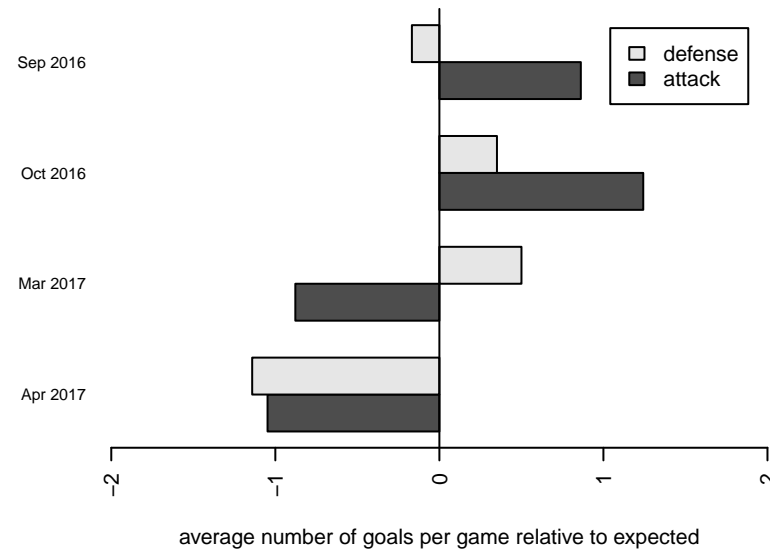

Performance relative to 13 month average