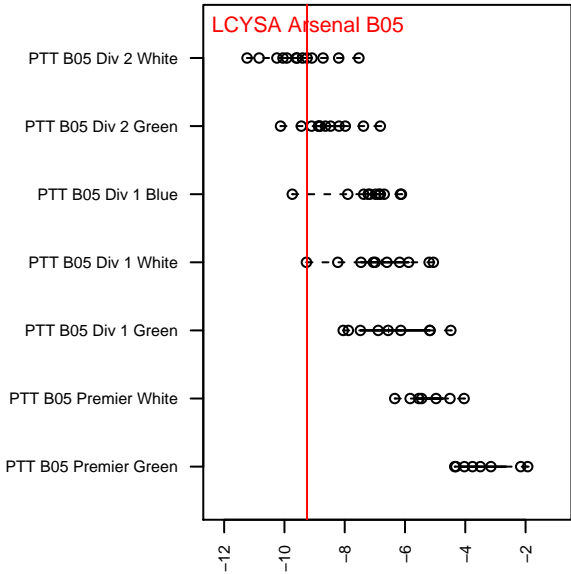

**attack and defense rating
relative to others at age
and all opponents in last 13 months**