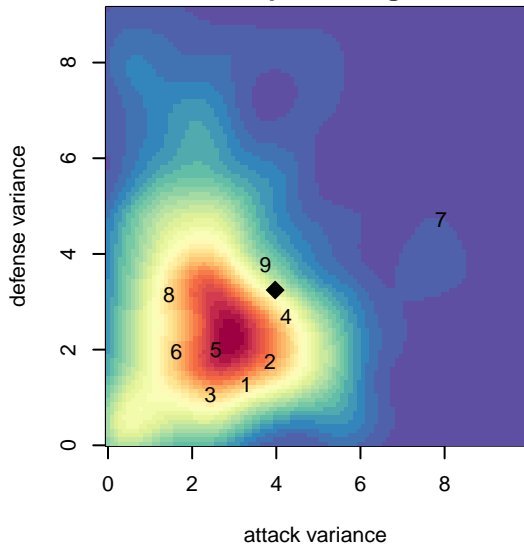

LCYSA Arsenal B05

Lower Columbia Youth Soccer Assoc.
 Astoria, OR
 B05 total strength=365
 attack=0.3 defense=0.17
 fall league = PTT B05 Div 2 White
 spr league = Spr OYS B05 Div 2 Blue
 notes= Boisvert 2016

alt names used:
 LCYSA 05B Arsenal
 LCYSA 05B NCU

Venues played:
 2016 PTT B05 Division 2 White
 2016 Spr OYS B05 Division 2 Blue

**attack and defense variance (black dot)
relative to other teams
and top 10 in region**