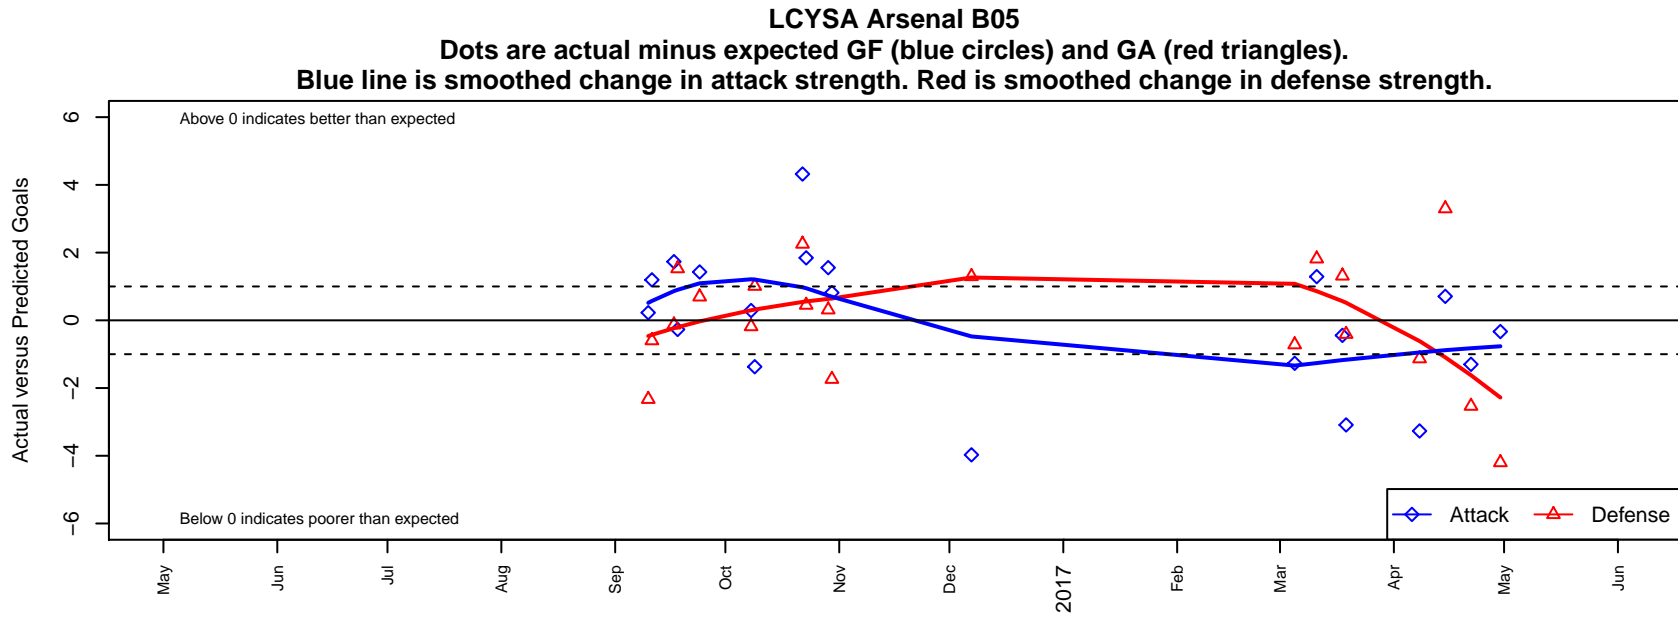

**attack and defense variance (black dot)
relative to other teams
and top 10 in region**

**attack and defense rating
relative to others at age
and all opponents in last 13 months**

LCYSA Arsenal B05

Lower Columbia Youth Soccer Assoc.
Astoria, OR
B05 total strength=365
attack=0.3 defense=0.17
fall league = PTT B05 Div 2 White
spr league = Spr OYS B05 Div 2 Blue
notes= Boisvert 2016

alt names used:
LCYSA 05B Arsenal
LCYSA 05B NCU

Venues played:
2016 PTT B05 Division 2 White
2016 Spr OYS B05 Division 2 Blue