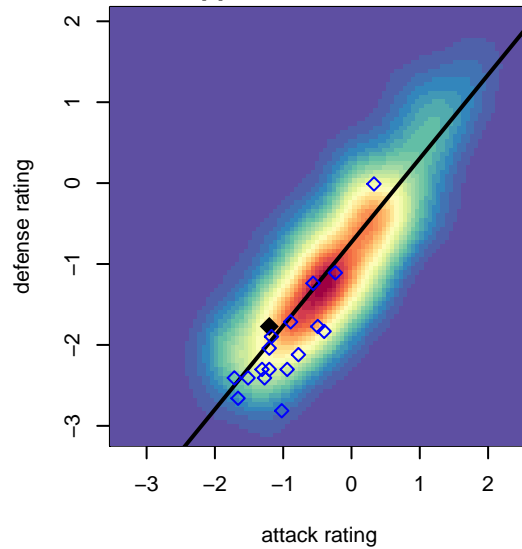

**attack and defense rating
relative to others at age
and all opponents in last 13 months**